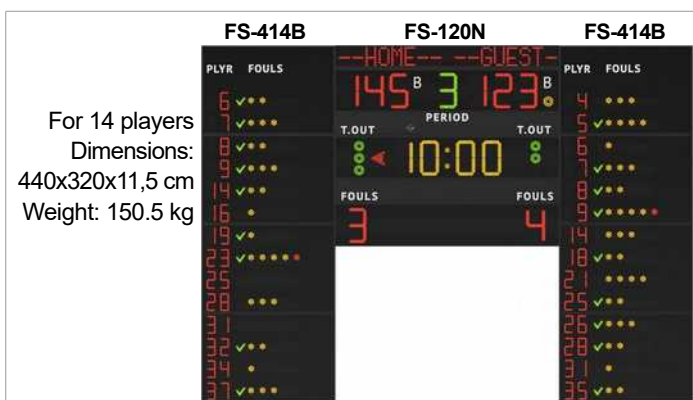

For 12 players
Dimensions: 650 x 240 x 11.5 cm
Weight: 328.5 kg

Fig. 8: FS-120N (art.240N) + FS-412E (art.260E) + FS-412F (art.260F)

5. Scoreboards for LEVEL 2 FIBA competitions (medium level)

The scoreboards of the following compositions are built in conformity with the FIBA specifications for the level 2 competitions and have the FIBA Certificate of Approval (see Section 8). Please note that, for the side panels, every article code includes a couple of panels, the left one and the right one.

Fig. 9: **FS-130N** (art.242N) + **FS-414B** (art.262B)

For 14 players
Dimensions:
440x320x11.5 cm
Weight: 151 kg

Fig. 10: **FS-120N** (art.240N) + **FS-414B** (art.262B)

For 14 players
Dimensions:
440x320x11,5 cm
Weight: 150.5 kg

Fig. 11: **FS-130N** (art.242N) + **FS-414D** (art.262D)

For 14 players
Dimensions:
360 x 300 x 11.5 cm
Weight: 181 kg

Fig. 12: **FS-120N** (art.240N) + **FS-414D** (art.262D)

For 14 players
Dimensions:
360 x 300 x 11.5 cm
Weight: 180.5 kg