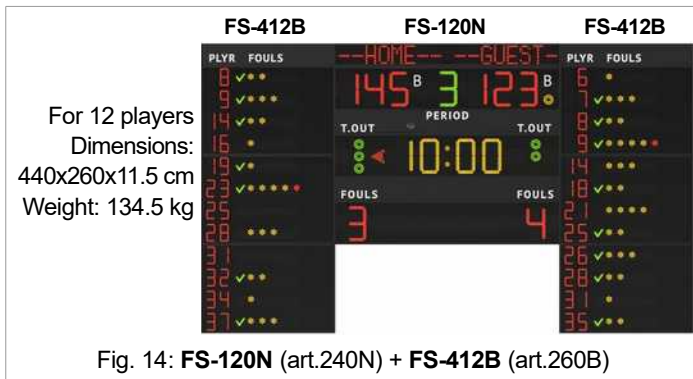

Fig. 11: **FS-130N** (art.242N) + **FS-414D** (art.262D)

For 14 players
Dimensions:
360 x 300 x 11.5 cm
Weight: 181 kg

Fig. 12: **FS-120N** (art.240N) + **FS-414D** (art.262D)

For 14 players
Dimensions:
360 x 300 x 11.5 cm
Weight: 180.5 kg

Fig. 13: **FS-130N** (art.242N) + **FS-412B** (art.260B)

For 12 players
Dimensions:
440x260x11.5 cm
Weight: 135 kg

Fig. 14: **FS-120N** (art.240N) + **FS-412B** (art.260B)

For 12 players
Dimensions:
440x260x11.5 cm
Weight: 134.5 kg

Fig. 15: **FS-130N** (art.242N) + **FS-412D** (art.260D)

For 12 players
Dimensions:
360 x 240 x 11.5 cm
Weight: 160 kg

Fig. 16: **FS-120N** (art.240N) + **FS-412D** (art.260D)

For 12 players
Dimensions:
360 x 240 x 11.5 cm
Weight: 159.5 kg