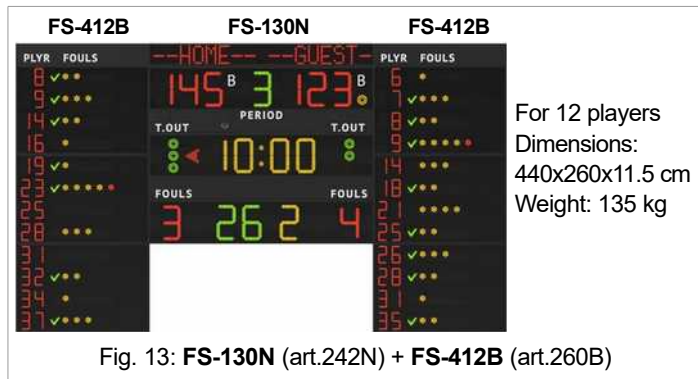

For 12 players
Dimensions: 650 x 240 x 11.5 cm
Weight: 328.5 kg

Fig. 8: FS-120N (art.240N) + FS-412E (art.260E) + FS-412F (art.260F)

5. Scoreboards for LEVEL 2 FIBA competitions (medium level)

The scoreboards of the following compositions are built in conformity with the FIBA specifications for the level 2 competitions and have the FIBA Certificate of Approval (see Section 8). Please note that, for the side panels, every article code includes a couple of panels, the left one and the right one.

Fig. 9: **FS-130N** (art.242N) + **FS-414B** (art.262B)

For 14 players
Dimensions:
440x320x11.5 cm
Weight: 151 kg

Fig. 10: **FS-120N** (art.240N) + **FS-414B** (art.262B)

For 14 players
Dimensions:
440x320x11,5 cm
Weight: 150.5 kg

Fig. 11: **FS-130N** (art.242N) + **FS-414D** (art.262D)

For 14 players
Dimensions:
360 x 300 x 11.5 cm
Weight: 181 kg

Fig. 12: **FS-120N** (art.240N) + **FS-414D** (art.262D)

For 14 players
Dimensions:
360 x 300 x 11.5 cm
Weight: 180.5 kg

Fig. 13: **FS-130N** (art.242N) + **FS-412B** (art.260B)

For 12 players
Dimensions:
440x260x11.5 cm
Weight: 135 kg

Fig. 14: **FS-120N** (art.240N) + **FS-412B** (art.260B)

For 12 players
Dimensions:
440x260x11.5 cm
Weight: 134.5 kg