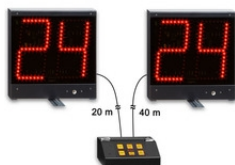

24 second Shot Clock Panels