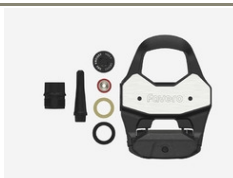

Art.773-30-20
Assioma PRO RL | Left pedal body

This article includes:

- 1x left pedal body for Assioma PRO RL
- 1x end cap
- 1x screw cap
- 1x oil seal
- 1x axial washer
- 1x greasing kit tool (art 773-00-37)

Art.773-30-21
Assioma PRO RL | Right pedal body

This article includes:

- 1x right pedal body for Assioma PRO RL
- 1x end cap
- 1x screw cap (with red ring)
- 1x oil seal
- 1x axial washer
- 1x greasing kit tool (art 773-00-37)