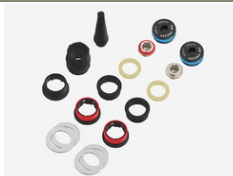

Art.773-30-21
Assioma PRO RL | Right pedal body

This article includes:

- 1x right pedal body for Assioma PRO RL
- 1x end cap
- 1x screw cap (with red ring)
- 1x oil seal
- 1x axial washer
- 1x greasing kit tool (art 773-00-37)

Art.773-30-50
Assioma PRO RL | Pair of pedal bodies

This article includes:

- 1x left pedal body for Assioma PRO RL
- 1x right pedal body for Assioma PRO RL
- 2x end cap
- 2x screw cap
- 2x oil seal
- 2x axial washer
- 1x greasing kit tool (art 773-00-37)

Art.773-00-36
Assioma PRO | Washers set

This set includes:

- 4x washers
- Weight: 0.006kg.

Art.773-00-50
Assioma PRO | Repair kit

This kit includes:

- 2x end caps
 - 1x screw cap (with red ring)
 - 1x screw cap
 - 2x axial washers
 - 2x oil seals
 - 4x washers (art 773-00-36)
 - 1x greasing tools kit (art 773-00-37)
 - 1x rings set (art 773-00-38)
- Weight: 0.023kg.

Art.773-00-38
Assioma PRO | Rings set

This set includes:

- 2x metal red rings
 - 1x additional bushing only useful for the right, regular pedal of the Assioma PRO single-sided version.
- Weight: 0.0063kg.