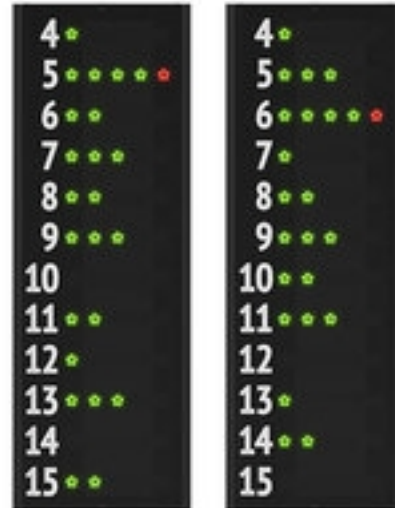

## FC12A1 (Art.30499-30)

Pair of statistics panels (side displays) showing the player No. and fouls of 12 players on the 2 teams.

Ideal for basketball.

These panels are installed on the sides of the central scoreboard.  
They can be purchased **together** with the central scoreboard or **afterwards**.

### Functions displayed for each player (12 players per team):

**Player number:** [4-15] not programmable fixed digits, 8.3cm high.  
**Fouls:** [4 green indicator lights + 1 red], diameter 2.5cm.

### Technical characteristics for both panels:

- **Dimensions and weight:** 50x143x9cm, 11.5kg.
- **Distance and readability angle:** 30m (100ft), 150 degrees.
- **No front protection cover required.** Complies with DIN 18032-3 and UNI 9554:1989 standard on "resistance to damage from balls". You save on the cost of a protective cover, visibility is completely preserved, and access to the scoreboard is easy. [YouTube video](#)
- **FIBA approved** ([info](#), [FIBA certificate](#)). It can be used together with other models of [FC series](#).
- **Easy to install.** Technical instructions in 5 languages. Provided with brackets for wall mounting.
- **Supplied with cable** to connect to the main electronic scoreboard.
- **Robust container** made from powder-coated aluminum. Front panel made from anti-glare polycarbonate.
- **Electronic display boards are easily accessible from the front**, built with high-quality, wide-angle SMD LEDs with an average life of 100,000 hours!
- **Control Console** (not included). Controlled via the Control Console (see ACCESSORIES) of the electronic scoreboard above it.
- **Guarantee:** 2 years ([info](#)).

Art.30499-30

**FC12A1 side panels for fouls of 12+12 players for FC scoreboards**

Size: 50x142,5x9cm. - Weight: 34,34kg.