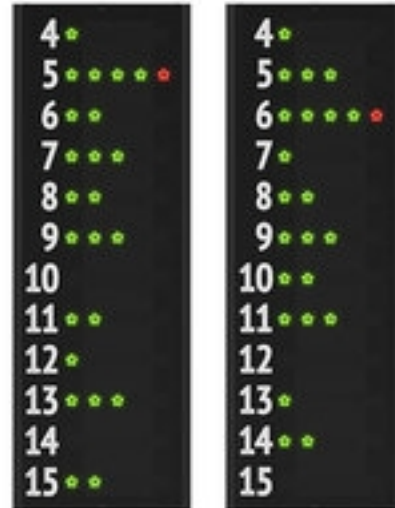

FC12A1 (Art.30499-30)

Pair of statistics panels (side displays) showing the player No. and fouls of 12 players on the 2 teams.

Ideal for basketball.

These panels are installed on the sides of the central scoreboard.
They can be purchased **together** with the central scoreboard or **afterwards**.

Functions displayed for each player (12 players per team):

Player number: [4-15] not programmable fixed digits, 8.3cm high.
Fouls: [4 green indicator lights + 1 red], diameter 2.5cm.

Technical characteristics for both panels:

- **Dimensions and weight:** 50x143x9cm, 11.5kg.
- **Distance and readability angle:** 30m (100ft), 150 degrees.
- **No front protection cover required.** Complies with DIN 18032-3 and UNI 9554:1989 standard on "resistance to damage from balls". You save on the cost of a protective cover, visibility is completely preserved, and access to the scoreboard is easy. [YouTube video](#)
- **FIBA approved** ([info](#), [FIBA certificate](#)). It can be used together with other models of [FC series](#).
- **Easy to install.** Technical instructions in 5 languages. Provided with brackets for wall mounting.
- **Supplied with cable** to connect to the main electronic scoreboard.
- **Robust container** made from powder-coated aluminum. Front panel made from anti-glare polycarbonate.
- **Electronic display boards are easily accessible from the front**, built with high-quality, wide-angle SMD LEDs with an average life of 100,000 hours!
- **Control Console** (not included). Controlled via the Control Console (see ACCESSORIES) of the electronic scoreboard above it.
- **Guarantee:** 2 years ([info](#)).