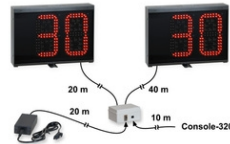

Art.259-01
FS-30s supplementary 30s display for KIT-FS-30s
Size: 41x29x8,5cm. - Weight: 5,1kg.

ACCESSORIES (not included):

• SCOREBOARD CONTROL CONSOLE:

1. **Console-700 Art.308-01** ... >> [Photo](#)
  The 30 seconds indicators are controlled using the "Console-700" control console for the electronic scoreboard, which we recommend be connected to the "**Time-Console-03**", especially designed with 3 convenient levers to make it easier to operate the 30 seconds shot clock.
2. **FS-24s-CONSOLE** (Art.233-10) ... >> [Link](#) ... >> [Photo](#)
  The **FS-24s-CONSOLE** is used only if the **Console-700** (art.308-01) is not at one's disposal. It is used for **autonomously commanding** only the 30-second **FS-24s-H20** shot clocks (for basketball) or the 30-second **KIT-FS-30s** shot clocks (for water polo).