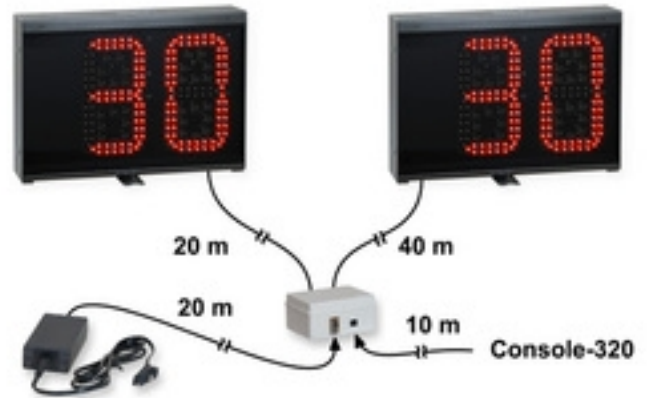

ACCESSORIES (not included):

• SCOREBOARD CONTROL CONSOLE:

1. **Console-700 Art.308-01** ... >> [Photo](#)
  The 30 seconds indicators are controlled using the "Console-700" control console for the electronic scoreboard, which we recommend be connected to the "**Time-Console-03**", especially designed with 3 convenient levers to make it easier to operate the 30 seconds shot clock.
2. **FS-24s-CONSOLE** (Art.233-10) ... >> [Link](#) ... >> [Photo](#)
  The **FS-24s-CONSOLE** is used only if the **Console-700** (art.308-01) is not at one's disposal. It is used for **autonomously commanding** only the 30-second **FS-24s-H20** shot clocks (for basketball) or the 30-second **KIT-FS-30s** shot clocks (for water polo).

Art.259
KIT-FS-30s , pair of 30s + 24V adapter + cables
Size: 2pz 41x29x8,5cm + cables cm. - Weight: 15.8kg.