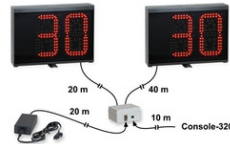

CHARACTERISTICS

- **20cm-high digits** in red.
- **Distance and readability angle:** 90m (300ft), 150 degrees.
- **No front protection cover required.** Complies with DIN 18032-3 and UNI 9554:1989 standards on "resistance to damage from balls".
- **End of time acoustic buzzer** on each display.
- Connecting cables to the 2 display panels: 1 x 20m + 1 x 40m, supplied.
- Connecting cable to the power supply unit for securing isolation of the electrical mains: 20m, supplied.
- Connecting cable to the control console: 10m, supplied.
- **Conformal Coating** (anti-moisture) of the electronic boards.
- Possibility of adding two more 30-seconds display panels (art.259-01).
- **Guarantee:** 2 years ([info](#)).
- Dimensions and weight of each display panel: 41x29x8,5cm, 5,1kg.
- **Power supply:** 100-240Vac, 50-60Hz, 60VA. Select the type of plug for the power supply cord when ordering.

ACCESSORIES (not included):

• SCOREBOARD CONTROL CONSOLE:

1. **Console-700 Art.308-01** ... >> [Photo](#)

The 30 seconds indicators are controlled using the "Console-700" control console for the electronic scoreboard, which we recommend be connected to the "**Time-Console-03**", especially designed with 3 convenient levers to make it easier to operate the 30 seconds shot clock.

2. **FS-24s-CONSOLE** (Art.233-10) ... >> [Link](#) ... >> [Photo](#)

The **FS-24s-CONSOLE** is used only if the **Console-700** (art.308-01) is not at one's disposal. It is used for **autonomously commanding** only the 30-second **FS-24s-H20** shot clocks (for basketball) or the 30-second **KIT-FS-30s** shot clocks (for water polo).