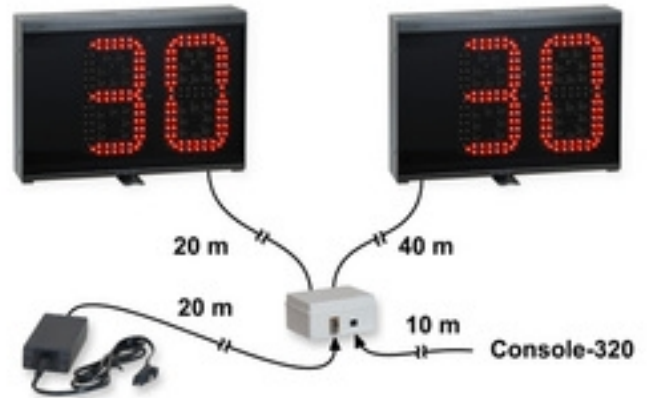

CHARACTERISTICS

- **20cm-high digits** in red.
- **Distance and readability angle:** 90m (300ft), 150 degrees.
- **No front protection cover required.** Complies with DIN 18032-3 and UNI 9554:1989 standards on "resistance to damage from balls".
- **End of time acoustic buzzer** on each display.
- Connecting cables to the 2 display panels: 1 x 20m + 1 x 40m, supplied.
- Connecting cable to the power supply unit for securing isolation of the electrical mains: 20m, supplied.
- Connecting cable to the control console: 10m, supplied.
- **Conformal Coating** (anti-moisture) of the electronic boards.
- Possibility of adding two more 30-seconds display panels (art.259-01).
- **Guarantee:** 2 years ([info](#)).
- Dimensions and weight of each display panel: 41x29x8,5cm, 5,1kg.
- **Power supply:** 100-240Vac, 50-60Hz, 60VA. Select the type of plug for the power supply cord when ordering.

ACCESSORIES (not included):

• SCOREBOARD CONTROL CONSOLE:

1. **Console-700 Art.308-01** ... >> [Photo](#)

The 30 seconds indicators are controlled using the "Console-700" control console for the electronic scoreboard, which we recommend be connected to the "**Time-Console-03**", especially designed with 3 convenient levers to make it easier to operate the 30 seconds shot clock.

2. **FS-24s-CONSOLE** (Art.233-10) ... >> [Link](#) ... >> [Photo](#)

The **FS-24s-CONSOLE** is used only if the **Console-700** (art.308-01) is not at one's disposal. It is used for **autonomously commanding** only the 30-second **FS-24s-H20** shot clocks (for basketball) or the 30-second **KIT-FS-30s** shot clocks (for water polo).