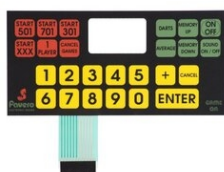

Spare parts: GAME ON, GAME SHOT

Art.R361-4
...Infrared remote control for GAME-ON - Tx only
Spare part
Size: 14,4x5,6x2,1cm. - Weight: 0.23kg.

Art.R362-4
TELE-IR GAME-ON membrane keyboard
Spare part
Weight: 0.006kg.

Art.0430-0490
...FAV.9702A electronic board for remote control of PLAY-6-6T-8-14-GameOn
Spare part
Size: 8,5x3,9cm. - Weight: 0,025kg.

Art.R304
Membrane Keyboard for GAME-ON - spare part
Weight: 0.019kg.

Art.R340
Smoke-grey front panel for PLAY6-8, etc.
Spare part
Size: 51x15x2,1cm. - Weight: 0.286kg.

Art.R325
Plastics KIT for the case of PLAY6-8, etc.
Spare part
Size: 56x19x4cm. - Weight: 0.84kg.

Art.R350
Red-diffused LED , ø5mm (10 pieces pack.)
Spare part
Weight: 0.003kg.

Art.R352
Green-diffused LED , ø5mm (10 pieces pack.)
Spare part
Weight: 0.003kg.

Art.R370
...Transformer for Play6-8, etc.
Spare part
Weight: 0.15kg.