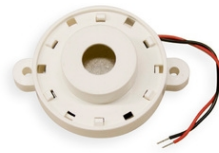

Art.0048-0160
Buzzer, 105db-30cm
Spare part
Size: 4.5x6x3cm. - Weight: 0.02kg.