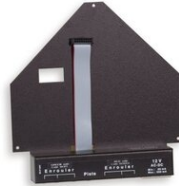

Art.826-W
WALL ADAPTER for FA-01-05
The insertion of the connectors comes from the bottom
Size: 20,2x20,5x3,5cm. - Weight: 0.47kg.