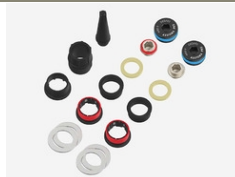

Art.773-30-21 **EUR 49.00**
Assioma PRO RL | Right pedal body

This article includes:

- 1x right pedal body for Assioma PRO RL
- 1x end cap
- 1x screw cap (with red ring)
- 1x oil seal
- 1x axial washer
- 1x greasing kit tool (art 773-00-37)

Art.773-30-50 **EUR 95.00**
Assioma PRO RL | Pair of pedal bodies

This article includes:

- 1x left pedal body for Assioma PRO RL
- 1x right pedal body for Assioma PRO RL
- 2x end cap
- 2x screw cap
- 2x oil seal
- 2x axial washer
- 1x greasing kit tool (art 773-00-37)

Art.773-00-36 **EUR 9.00**
Assioma PRO | Washers set

This set includes:

- 4x washers
- Weight: 0.006kg.

Art.773-00-50 **EUR 24.50**
Assioma PRO | Repair kit

This kit includes:

- 2x end caps
 - 1x screw cap (with red ring)
 - 1x screw cap
 - 2x axial washers
 - 2x oil seals
 - 4x washers (art 773-00-36)
 - 1x greasing tools kit (art 773-00-37)
 - 1x rings set (art 773-00-38)
- Weight: 0.023kg.

Art.773-00-38 **EUR 19.90**
Assioma PRO | Rings set
This set includes:

- 2x metal red rings
 - 1x additional bushing only useful for the right, regular pedal of the Assioma PRO single-sided version.
- Weight: 0.0063kg.