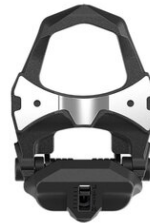

Art.772-60 **EUR 49.10**
Assioma DUO/UNO |Left pedal body

This article includes:

- 1x left pedal body for ASSIOMA DUO/UNO with bearings
- 1x M6 nut
- 1x oil seal
- 1x end cap

This pedal body offers a release tension regulation range from 8 to 20Nm and the springs are black.

Weight: 0.06kg.

Art.772-61 **EUR 49.10**
Assioma DUO/UNO |Right pedal body

This article includes:

- 1x right pedal body for ASSIOMA DUO/UNO with bearings
- 1x M6 nut
- 1x oil seal
- 1x end cap

This pedal body offers a release tension regulation ranging from 8 to 20Nm and the springs are black.