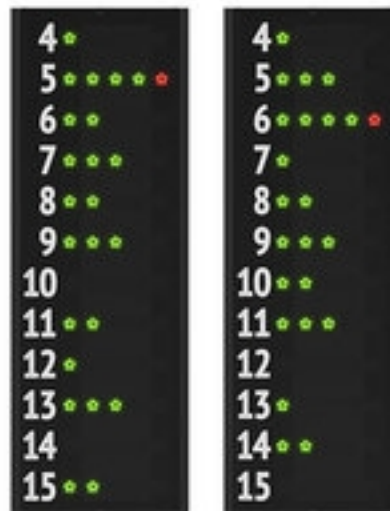

## FC12A1 (Art.30499-30)

Pair of statistics panels (side displays) showing the player No. and fouls of 12 players on the 2 teams.

Ideal for basketball.

These panels are installed on the sides of the [FC series](#) central scoreboard. They can be purchased **together** with the central scoreboard or **afterwards**.

### Functions displayed for each player (12 players per team):

**Player number:** [4-15] not programmable fixed digits, 8.3cm high.

**Fouls:** [4 green indicator lights + 1 red], diameter 2.5cm.

### Technical characteristics for both panels:

- **Dimensions and weight:** 50x143x9cm, 11.5kg.
- **Distance and readability angle:** 30m (100ft), 150 degrees.
- **No front protection cover required.** Complies with DIN 18032-3 and UNI 9554:1989 standard on "resistance to damage from balls". You save on the cost of a protective cover, visibility is completely preserved, and access to the scoreboard is easy. [YouTube video](#)
- **FIBA approved** (info, [FIBA certificate](#)). It can be used together with other models of [FC series](#).
- **Easy to install.** Technical instructions in 5 languages. Provided with brackets for wall mounting.
- **Supplied with cable** to connect to the main electronic scoreboard.
- **Robust container** made from powder-coated aluminum. Front panel made from anti-glare polycarbonate.
- **Electronic display boards are easily accessible from the front**, built with high-quality, wide-angle SMD LEDs with an average life of 100,000 hours!
- **Control Console** (not included). Controlled via the Control Console (see ACCESSORIES) of the electronic scoreboard above it.
- **Guarantee:** 2 years ([info](#)).

Item codes and prices (not including VAT)

Art.30499-30 EUR 2 445.00

**FC12A1 side panels for fouls of 12+12 players for FC scoreboards**

Size: 50x142,5x9cm. - Weight: 34,34kg.