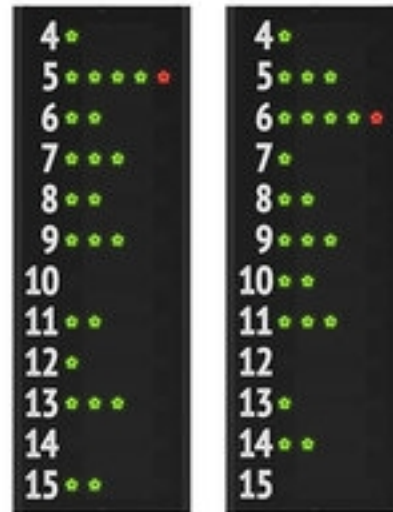

FC12A1 (Art.30499-30)

Pair of statistics panels (side displays) showing the player No. and fouls of 12 players on the 2 teams.

Ideal for basketball.

These panels are installed on the sides of the central scoreboard. They can be purchased **together** with the central scoreboard or **afterwards**.

Functions displayed for each player (12 players per team):

Player number: [4-15] not programmable fixed digits, 8.3cm high.
Fouls: [4 green indicator lights + 1 red], diameter 2.5cm.

Technical characteristics for both panels:

- **Dimensions and weight:** 50x143x9cm, 11.5kg.
- **Distance and readability angle:** 30m (100ft), 150 degrees.
- **No front protection cover required.** Complies with DIN 18032-3 and UNI 9554:1989 standard on "resistance to damage from balls". You save on the cost of a protective cover, visibility is completely preserved, and access to the scoreboard is easy. [YouTube video](#)
- **FIBA approved** (info, [FIBA certificate](#)). It can be used together with other models of [FC series](#).
- **Easy to install.** Technical instructions in 5 languages. Provided with brackets for wall mounting.
- **Supplied with cable** to connect to the main electronic scoreboard.
- **Robust container** made from powder-coated aluminum. Front panel made from anti-glare polycarbonate.
- **Electronic display boards are easily accessible from the front**, built with high-quality, wide-angle SMD LEDs with an average life of 100,000 hours!
- **Control Console** (not included). Controlled via the Control Console (see ACCESSORIES) of the electronic scoreboard above it.
- **Guarantee:** 2 years ([info](#)).

Item codes and prices (not including VAT)

Art.30499-30 **EUR 2 445.00**
FC12A1 side panels for fouls of 12+12 players for FC scoreboards
 Size: 50x142,5x9cm. - Weight: 34,34kg.

ACCESSORIES (not included):