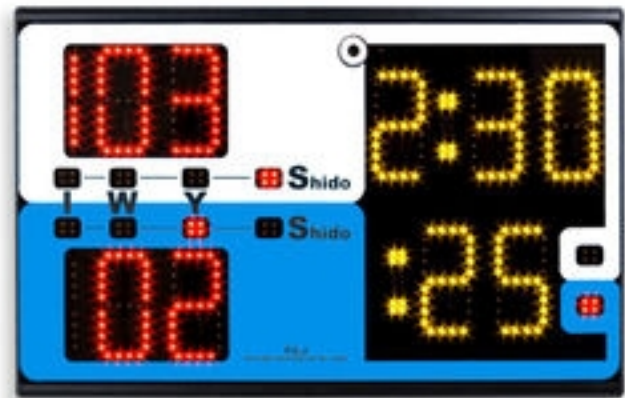

PS-J works in compliance with the current IJF rules (International Judo Federation). IJF 2013-2016 Regulation. PSJ-6 software version.

- **Height of digits:** 9cm, easily visible for over 30m.
- **Scores:** YUKO, WAZA-ARI and IPPON scores in direct mode through the special keys or automatically as a consequence of penalties inflicted to the opponent.
- **Penalties:** SHIDO-1-2-3 and HANSOKU-MAKE.
- **Contest time:** programmable.
- **Osaekomi times:** are programmable to obtaining the Ippon and the Waza-ari.
- **Golden Score:** programmable.
- **Acoustic signal:** automatic at the end of the contest or at the end of the Osaekomi time, programmable with 3 different types of sound and 3 levels of volume.
- **Training mode:** programming of "action-pause" sequences by the setting of the Action time, Pause time and Number of sequences; useful for kick-boxing, boxing, fitness environments, etc.
- **Casing:** light, resistant and easily transportable.
- **Console** with bright display behind the scoreboard for easy table use. Dirt-proof and waterproof membrane keyboard.
- **Out/In serial ports** for linking various scoreboards in cascade and for a variety of displays in different positions and angles.
- **Power supply:** the PS-J is provided with a 100-240V/12Vdc AC Power Adaptor; the type of plug can be specified when ordering. Power can also be supplied using an external rechargeable battery (see Optional Accessories, Item 828).
- **Dimensions and weight:** 55x35x9.5cm, 3.7kg.

Additional, separate Console, to control at distance the PS-J

- **Art.358-PSJ - CONSOLE DISPLAY PS-J** (picture1, picture2)
It comes with power supply and 2.5m long cable for the connection to the PS-J scoreboard. Different length cables are available: 15m (art.859), 30m (art.859A) and 60m (art.859B).
Power can also be supplied using an external rechargeable battery (art.828). The average duration of the battery is from 80 to 100 hours.