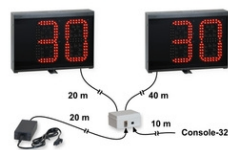

Art.259
...KIT-FS-30s , pair of 30s + 24V adapter + cables
Size: 2pz 41x29x8,5cm + cables cm. - Weight: 15.8kg.