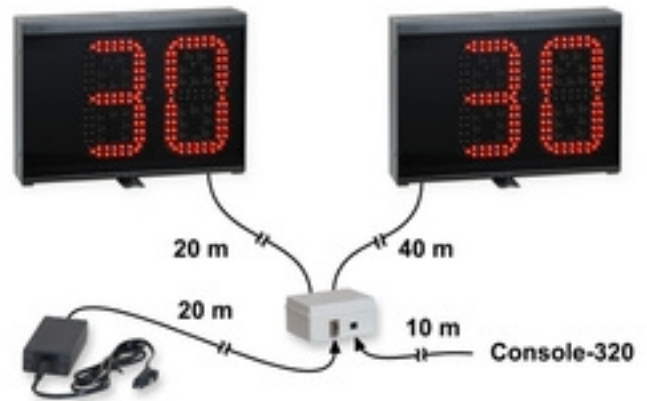

ACCESSORIES (not included):

• SCOREBOARD CONTROL CONSOLE:

1. **Console-700 Art.308-01** ... >> [Photo](#)
  The 30 seconds indicators are controlled using the "Console-700" control console for the electronic scoreboard, which we recommend be connected to the "**Time-Console-03**", especially designed with 3 convenient levers to make it easier to operate the 30 seconds shot clock.
2. **FS-24s-CONSOLE** (Art.233-10) ... >> [Link](#) ... >> [Photo](#)
  The **FS-24s-CONSOLE** is used only if the **Console-700** (art.308-01) is not at one's disposal. It is used for **autonomously commanding** only the 30-second **FS-24s-H20** shot clocks (for basketball) or the 30-second **KIT-FS-30s** shot clocks (for water polo).

Item codes and prices (not including VAT)

Art.259
...KIT-FS-30s , pair of 30s + 24V adapter + cables
Size: 2pz 41x29x8,5cm + cables cm. - Weight: 15.8kg.

Art.259-01
...FS-30s supplementary 30s display for KIT-FS-30s
Size: 41x29x8,5cm. - Weight: 5,1kg.

Art.308-01 **EUR 710.00**
Console-700, multisport console with 7 touchscreen display
Size: 24.5x17x8.5cm. - Weight: 1.35kg.

Art.232-03 **EUR 64.00**
Time-Console-03, additional console for chronometer and 24/14/30 second shot clock
Size: 12x8.2x2.5cm. - Weight: 0.32kg.

Art.233-10
FS-24s-CONSOLE
Size: 28,3x10x6,8cm. - Weight: 1,2kg.