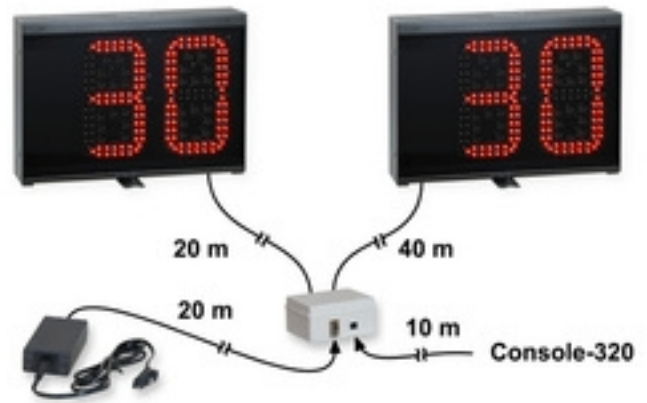

ACCESSORIES (not included):

• SCOREBOARD CONTROL CONSOLE:

1. **Console-700 Art.308-01** ... >> [Photo](#)
  The 30 seconds indicators are controlled using the "Console-700" control console for the electronic scoreboard, which we recommend be connected to the "**Time-Console-03**", especially designed with 3 convenient levers to make it easier to operate the 30 seconds shot clock.
2. **FS-24s-CONSOLE** (Art.233-10) ... >> [Link](#) ... >> [Photo](#)
  The **FS-24s-CONSOLE** is used only if the **Console-700** (art.308-01) is not at one's disposal. It is used for **autonomously commanding** only the 30-second **FS-24s-H20** shot clocks (for basketball) or the 30-second **KIT-FS-30s** shot clocks (for water polo).

Item codes and prices (not including VAT)

Art.259
...KIT-FS-30s , pair of 30s + 24V adapter + cables
Size: 2pz 41x29x8,5cm + cables cm. - Weight: 15.8kg.

Art.259-01
...FS-30s supplementary 30s display for KIT-FS-30s
Size: 41x29x8,5cm. - Weight: 5,1kg.

Art.308-01 **EUR 720.00**
Console-700, multisport console with 7 touchscreen display
Size: 24.5x17x8.5cm. - Weight: 1.35kg.

Art.232-03 **EUR 64.00**
Time-Console-03, additional console for chronometer and 24/14/30 second shot clock
Size: 12x8.2x2.5cm. - Weight: 0.32kg.

Art.233-10
FS-24s-CONSOLE
Size: 28,3x10x6,8cm. - Weight: 1,2kg.