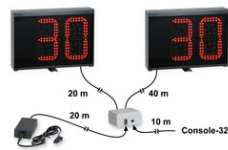

Art.259
...KIT-FS-30s , pair of 30s + 24V adapter + cables
Size: 2pz 41x29x8,5cm + cables cm. - Weight: 15.8kg.