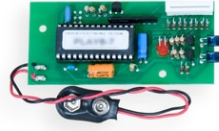

Spare parts: PLAY6

Item codes and prices (not including VAT)

Art.0430-0490
...FAV.9702A electronic board for remote control of PLAY-6-6T-8-14-GameOn
 Spare part
 Size: 8,5x3,9cm. - Weight: 0,025kg.

Art.R300 **EUR 28.00**
Membrane Keyboard for PLAY6 - spare part
 Weight: 0.02kg.

Art.R340 **EUR 26.00**
Smoke-grey front panel for PLAY6-8, etc.
 Spare part
 Size: 51x15x2,1cm. - Weight: 0.286kg.

Art.R325 **EUR 70.00**
Plastics KIT for the case of PLAY6-8, etc.
 Spare part
 Size: 56x19x4cm. - Weight: 0.84kg.

Art.R350 **EUR 7.00**
Red-diffused LED , ø5mm (10 pieces pack.)
 Spare part
 Weight: 0.003kg.

Art.R352 **EUR 7.00**
Green-diffused LED , ø5mm (10 pieces pack.)
 Spare part
 Weight: 0.003kg.