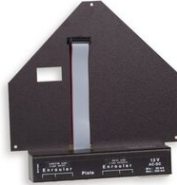

Art.826-W **EUR 83.00**
WALL ADAPTER for FA-01-05
The insertion of the connectors comes from the bottom
Size: 20,2x20,5x3,5cm. - Weight: 0.47kg.