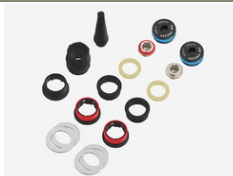

Art.773-30-21
Assioma PRO RL | Right pedal body

This article includes:

- 1x right pedal body for Assioma PRO RL
- 1x end cap
- 1x screw cap (with red ring)
- 1x oil seal
- 1x axial washer
- 1x greasing kit tool (art 773-00-37)

Art.773-30-50
Assioma PRO RL | Pair of pedal bodies

This article includes:

- 1x left pedal body for Assioma PRO RL
- 1x right pedal body for Assioma PRO RL
- 2x end cap
- 2x screw cap
- 2x oil seal
- 2x axial washer
- 1x greasing kit tool (art 773-00-37)

Art.773-00-36
Assioma PRO | Washers set

This set includes:

- 4x washers
- Gewicht: 0.006kg.

Art.773-00-50
Assioma PRO | Repair kit

This kit includes:

- 2x end caps
 - 1x screw cap (with red ring)
 - 1x screw cap
 - 2x axial washers
 - 2x oil seals
 - 4x washers (art 773-00-36)
 - 1x greasing tools kit (art 773-00-37)
 - 1x rings set (art 773-00-38)
- Gewicht: 0.023kg.

Art.773-00-38
Assioma PRO | Rings set

This set includes:

- 2x metal red rings
 - 1x additional bushing only useful for the right, regular pedal of the Assioma PRO single-sided version.
- Gewicht: 0.0063kg.