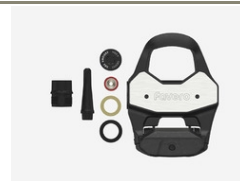

Art.773-30-20 **EUR 49.00**
Assioma PRO RL | Left pedal body

This article includes:

- 1x left pedal body for Assioma PRO RL
- 1x end cap
- 1x screw cap
- 1x oil seal
- 1x axial washer
- 1x greasing kit tool (art 773-00-37)

Art.773-30-21 **EUR 49.00**
Assioma PRO RL | Right pedal body

This article includes:

- 1x right pedal body for Assioma PRO RL
- 1x end cap
- 1x screw cap (with red ring)
- 1x oil seal
- 1x axial washer
- 1x greasing kit tool (art 773-00-37)