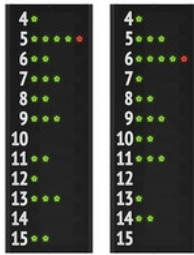

FC12A1 side panels

(art. 30499-30) Size: 50x142,5x9cm.

Pair of statistics panels (side displays) showing the player No. and fouls of 12 players on the 2 teams. Ideal for basketball.

They can be purchased **together** with the central scoreboard or **afterwards**.

Digits 8.3cm high - Protected against the shots of ball.

S U G G E S T E D
SPORTS
Basketball