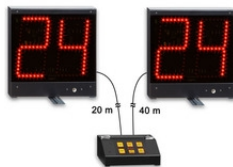

Basketball > 24 second shot clock - Perimeter Lights (list of models)

WIRELESS 24 second shot clock display

WSC-24s, 24 sec shot clock

EUR 325.00 (art. 268-10) Size: 28.5x32x10cm.

NEW ! NEW ! NEW !

Wireless 24 -30 second shot clock display

SUGGESTED SPORTS

24 second Shot Clock Panels

Basketball shot-clock, KIT24s

EUR 590.00 (art. 270) Size: 2pz 29,2x30,4x4,4cm +1pz 20x8x12,5cm.

- To visualise the time allowed to shot and time-out in basketball.
- Possibility of modifying attack possession time and time-out from 1 to 99 seconds.