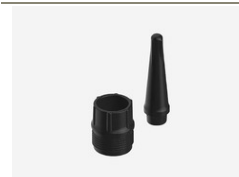

Art.773-10-20 EUR 49.00

Assioma PRO MX | Left pedal body

This article includes:

- 1x left pedal body for Assioma PRO MX
 - 1x end cap
 - 1x screw cap (black)
 - 1x oil seal
 - 1x axial washer
 - 1x greasing kit tool (art 773-00-37)
- Weight: 0.141kg.

Art.773-10-21 EUR 49.00

Assioma PRO MX | Right pedal body

This article includes:

- 1x right pedal body for Assioma PRO MX
 - 1x end cap
 - 1x screw cap (red)
 - 1x oil seal
 - 1x axial washer
 - 1x greasing kit tool (art 773-00-37)
- Weight: 0.141kg.

Art.773-00-36 EUR 9.00

Assioma PRO | Washers set

This set includes:

- 4x washers
- Weight: 0.006kg.

Art.773-00-50 EUR 24.50

Assioma PRO | Repair kit

This kit includes:

- 2x end caps
 - 1x screw cap (red)
 - 1x screw cap (black)
 - 2x axial washers
 - 2x oil seals
 - 4x washers (art 773-00-36)
 - 1x greasing tools kit (art 773-00-37)
 - 1x rings set (art 773-00-38)
- Weight: 0.023kg.

Art.773-00-38 EUR 19.90

Assioma PRO | Rings set

This set includes:

- 2x metal red rings
 - 1x additional bushing only useful for the right, regular pedal of the Assioma PRO single-sided version.
- Weight: 0.0063kg.