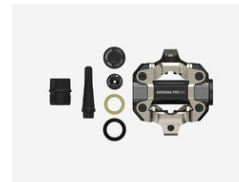

Art.773-10-20 EUR 49.00

Assioma PRO MX | Left pedal body

This article includes:

- 1x left pedal body for Assioma PRO MX
 - 1x end cap
 - 1x screw cap (black)
 - 1x oil seal
 - 1x axial washer
 - 1x greasing kit tool (art 773-00-37)
- Weight: 0.141kg.

Art.773-10-21 EUR 49.00

Assioma PRO MX | Right pedal body

This article includes:

- 1x right pedal body for Assioma PRO MX
 - 1x end cap
 - 1x screw cap (red)
 - 1x oil seal
 - 1x axial washer
 - 1x greasing kit tool (art 773-00-37)
- Weight: 0.141kg.