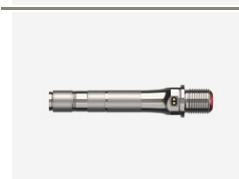

Art.773-00-20 EUR 290.00

Assioma PRO | Left sensor

This article includes:

- 1x left pedal sensor

Attention: this item is compatible only with Assioma PRO.
Weight: 0.055kg.