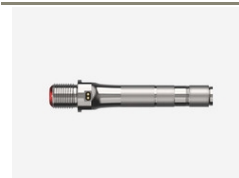

Art.773-00-21 EUR 290.00

Assioma PRO | Right sensor

This article includes:

- 1x right pedal sensor

Attention: This product is a spare part for Assioma PRO MX-2. It doesn't work as a