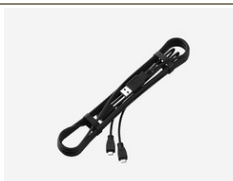

Accessories: Assioma PRO MX

Art.773-00-62

Assioma PRO MX | SPD® cleats

This article includes:

- 2x compatible SPD® cleats, 4° floating
- 4x nuts for fixing

These cleats are compatible with Shimano SPD®.

Single release only by twisting the heel outwards.

Gewicht: 0.055kg.

Art.773-00-60

Assioma PRO | Magnetic connectors set

This article includes:

- 2x magnetic power connectors to charge Assioma PRO

Specifically designed to protect the power meter and the bike from damages caused by accidental yanks of the USB cables.

Gewicht: 0.02kg.

Art.773-00-56

Assioma PRO | USB Cable (2m)

This article includes:

- 1x micro USB 2-way charging cable (2m long)

Specifically designed to easily recharge your Assioma PRO without uninstalling it from the bike.